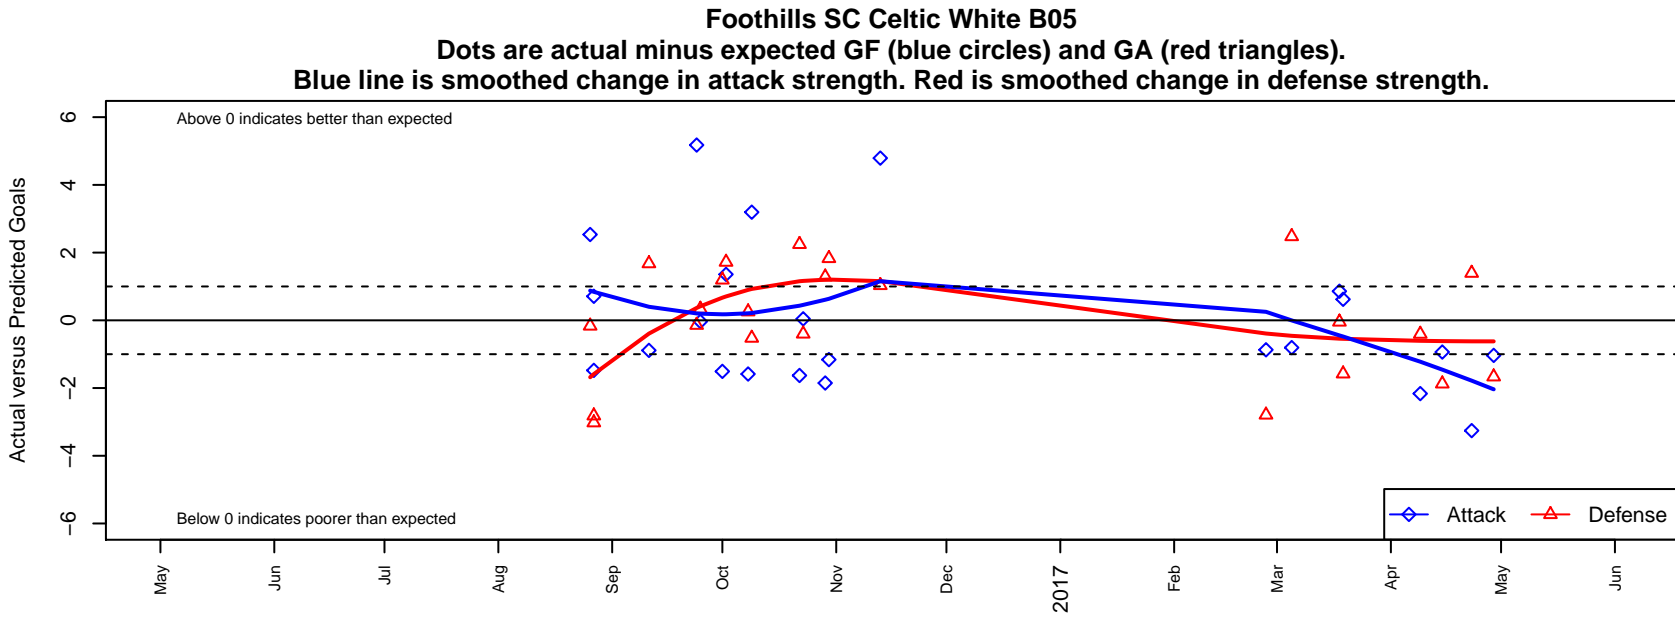

Foothills SC Celtic White B05

Foothills SC
 Portland, OR
 B05 total strength=593
 attack=0.7 defense=0.34
 fall league = PTT B05 Div 1 Blue
 spr league = Spr OYS B05 Div 1 White

alt names used:
 FSC Celtics White 05B
 FSC 05B Celtics White
 FSC 05B Celtics White

Venues played:
 2016 Chinook Cup Silver U12
 2016 PTT B05 Division 1 Blue
 2016 Spr OYS B05 Division 1 White

**attack and defense variance (black dot)
relative to other teams
and top 10 in region**

**attack and defense rating
relative to others at age
and all opponents in last 13 months**